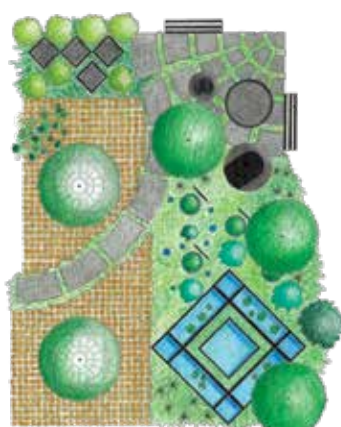

Saturdays: 6 July
09h00 to 16h00 – R500

Weekdays: 10 & 11 July 09h00 to 16h00 – R1200
Includes one day practical at Victoria Yards.

Landscape Design

Laying out a garden correctly is vital to ensure that the garden not only works but looks aesthetically pleasing. A well-designed garden will cut down costs and maintenance.